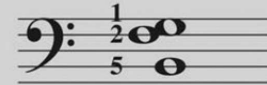

Lead Sheet

In popular music, the “lead” means the melody.
A *lead sheet* consists of a melody *only*, with **chord symbols** written above the staff.

Explore playing *melody* and *harmony* from a lead sheet by following the directions below.

Chord References in C Major

Practice the chords used in *Home on the Range*.

C

F

G7

- Play the melody only with the damper pedal, as shown.
(Pedal marks are usually not included as part of a lead sheet.)
- Then add L.H. **blocked chords** on *beat 1* of each measure as indicated by the chord symbols.
(If no chord symbol is present, repeat the chord of the previous measure.)