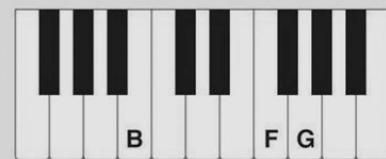

Lead Sheet

In popular music, the “lead” means the melody.
A *lead sheet* consists of a melody *only*, with **chord symbols** written above the staff.

Explore playing *melody* and *harmony* from a lead sheet by following the directions below.

Chord References in C Major

Practice the chords used in *Home on the Range*.

C

F

G7

- Play the melody only with the damper pedal, as shown.
(Pedal marks are usually not included as part of a lead sheet.)
- Then add L.H. **blocked chords** on *beat 1* of each measure as indicated by the chord symbols.
(If no chord symbol is present, repeat the chord of the previous measure.)