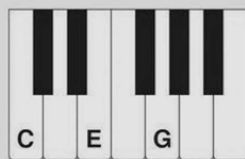

Lead Sheet

In popular music, the “lead” means the melody.
A *lead sheet* consists of a melody *only*, with **chord symbols** written above the staff.

Explore playing *melody* and *harmony* from a lead sheet by following the directions below.

Chord References in C Major

Practice the chords used in *Home on the Range*.

C

F

G7

- Play the melody only with the damper pedal, as shown.
(Pedal marks are usually not included as part of a lead sheet.)
- Then add L.H. **blocked chords** on *beat 1* of each measure as indicated by the chord symbols.
(If no chord symbol is present, repeat the chord of the previous measure.)