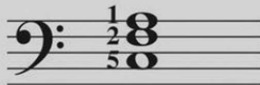

Lead Sheet

In popular music, the “lead” means the melody.
A *lead sheet* consists of a melody *only*, with **chord symbols** written above the staff.

Explore playing *melody* and *harmony* from a lead sheet by following the directions below.

Chord References in C Major

Practice the chords used in *Home on the Range*.

C

F

G7

- Play the melody only with the damper pedal, as shown.
(Pedal marks are usually not included as part of a lead sheet.)
- Then add L.H. **blocked chords** on *beat 1* of each measure as indicated by the chord symbols.
(If no chord symbol is present, repeat the chord of the previous measure.)